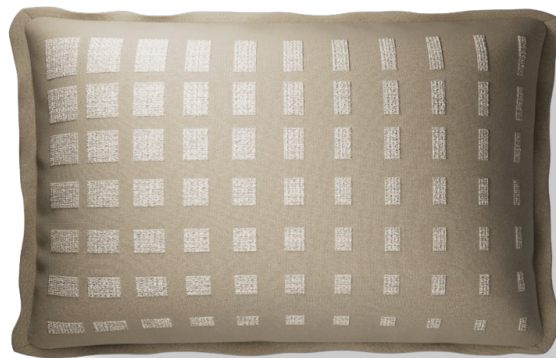

# 14×22" Shadow Block Desert/Ivory Throw Pillow

83830 | Plume Pillows Collection

## DESCRIPTION

Plume Luxury Outdoor Throw Pillows: Style, Comfort, and Durability Redefined with the 14×22" Shadow Block Desert/Ivory Throw Pillow. Elevate your outdoor spaces with Plume, Jensen Outdoor's exclusive line of luxury performance pillows. These aren't just throw pillows—they're a fusion of high-end materials, sophisticated craftsmanship, and thoughtful design, offering both style and comfort in a way only Jensen Outdoor can deliver.

## DIMENSIONS

**14"**  
LENGTH

**22"**  
WIDTH

**14"**  
HEIGHT

## MATERIALS

**Frame:** Powder-coated aluminum | **Weave:** Viro® Fiber | **Accents:** FSC®-Certified Ipe | **Accents:** FSC®-Certified Teak